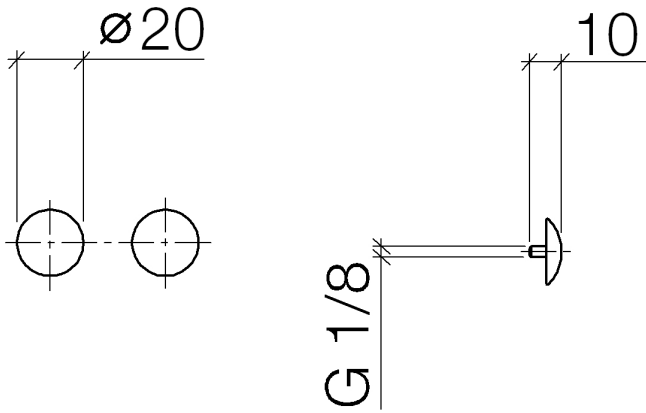

Decorative caps for Perfecto - Light Gold

IMO

12 801 970

• 1 pair

Including retaining screws available under order no.
12 800 970-FF

Fits: IMO, LULU, MADISON, MEM, TARA,
CL.1, LISSÉ, VAIA, META, CYO

	Light Gold	12 801 970-26
	Chrome	12 801 970-00
	Brushed Platinum	12 801 970-06
	Platinum	12 801 970-08
	Durabrand (23kt Gold)	12 801 970-09
	Dark Chrome	12 801 970-19
	Brushed Light Gold	12 801 970-27
	Brushed Durabrand (23kt Gold)	12 801 970-28
	Matte Black	12 801 970-33
	Brushed Bronze	12 801 970-42
	Brushed Champagne (22kt Gold)	12 801 970-46
	Champagne (22kt Gold)	12 801 970-47
	Brushed Chrome	12 801 970-93
	Brushed Dark Platinum	12 801 970-99

12 801 970

12 801 970

Parts for other
finishes can be found
here: Chrome

Spare parts list

No.	Item Number	Name	Quantity used	Delivery time
1	09 30 30 060-26	screw	2	60